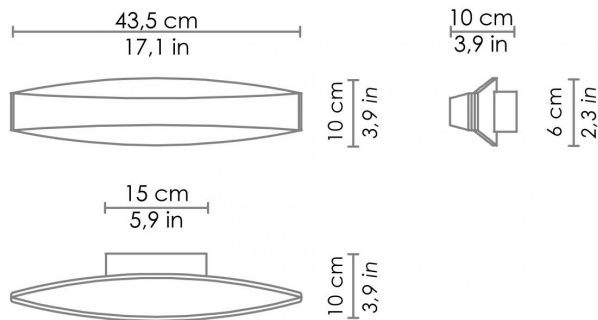

BRIDGE

WALL

AI LIGHTS
LATTI

Wall lamps with a matt white painted aluminium frame and a transparent polycarbonate diffuser. The product is suitable for indoor use only.

CODE COLOR

LD0081B3

White

DIMENSIONS AND HOLES

Dimensions

44 - 10 - 10 cm / 17,3 - 3,9 - 3,9 in

ILLUMINOTECHNICAL SPECIFICATIONS

Source	LED
Type	SMD
Power LED	14,4 W
Total Watt	18 W
Lumen LED board	1584 lm
Lumen lamp	1285 lm
Beam angle	60°
Colour temperature	3000 K
CRI	>90
Lamp life	minimum 2 years guaranteed

ILLUMINOTECHNICAL SPECIFICATIONS

Driver	included
Voltage	220-240 V
Frequency	50/60 Hz

PHYSICAL SPECIFICATIONS

Thermal dissipation	passive